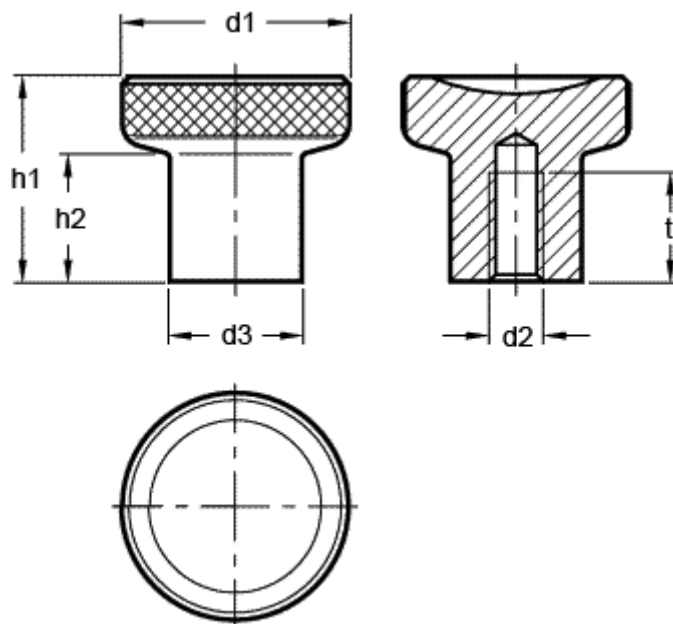

Article number: 20676531M8B

Description: E+G Knob, st. steel GN 676.5-31-M8-B

Measures

d1 = 31
d2 = M8
d3 = 18.5
h1 = 27.0
h2 = 17.0
t min = 15/17